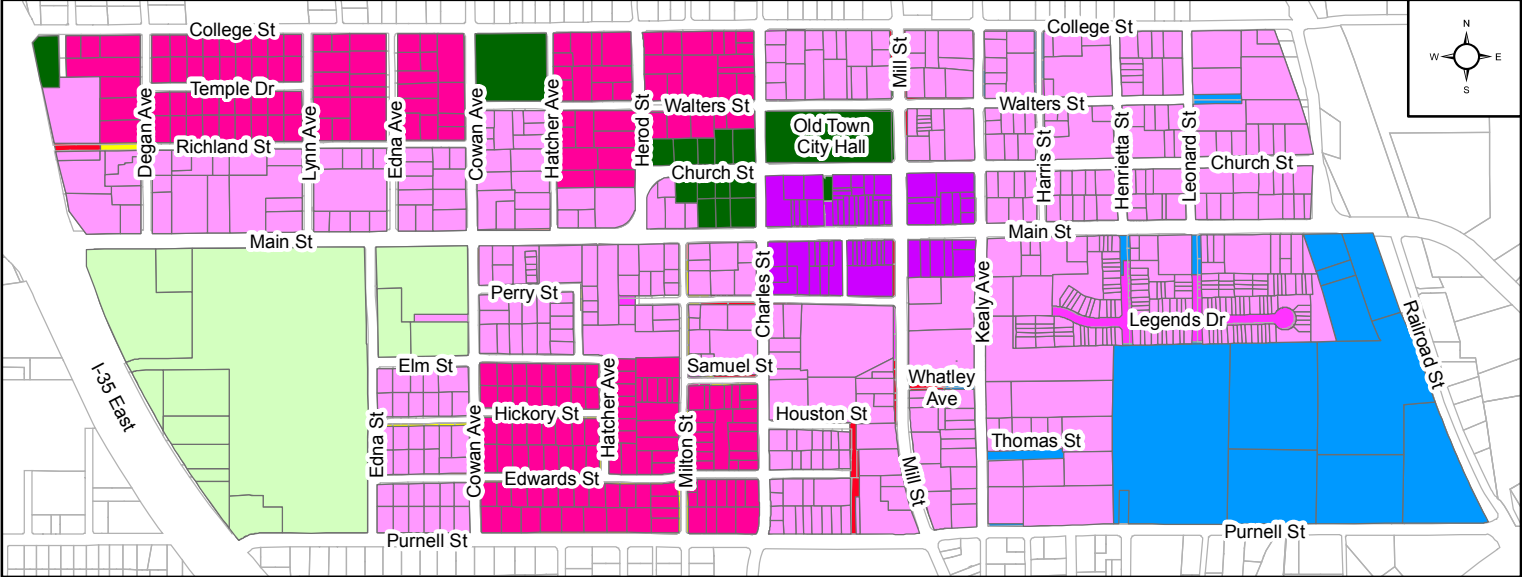

Recommended Zoning for Old Town

Legend

- - Light Industrial
- - Old Town Center
- - Old Town Mixed Use 2
- - Medical District
- - Old Town Mixed Use 1
- - Public Use