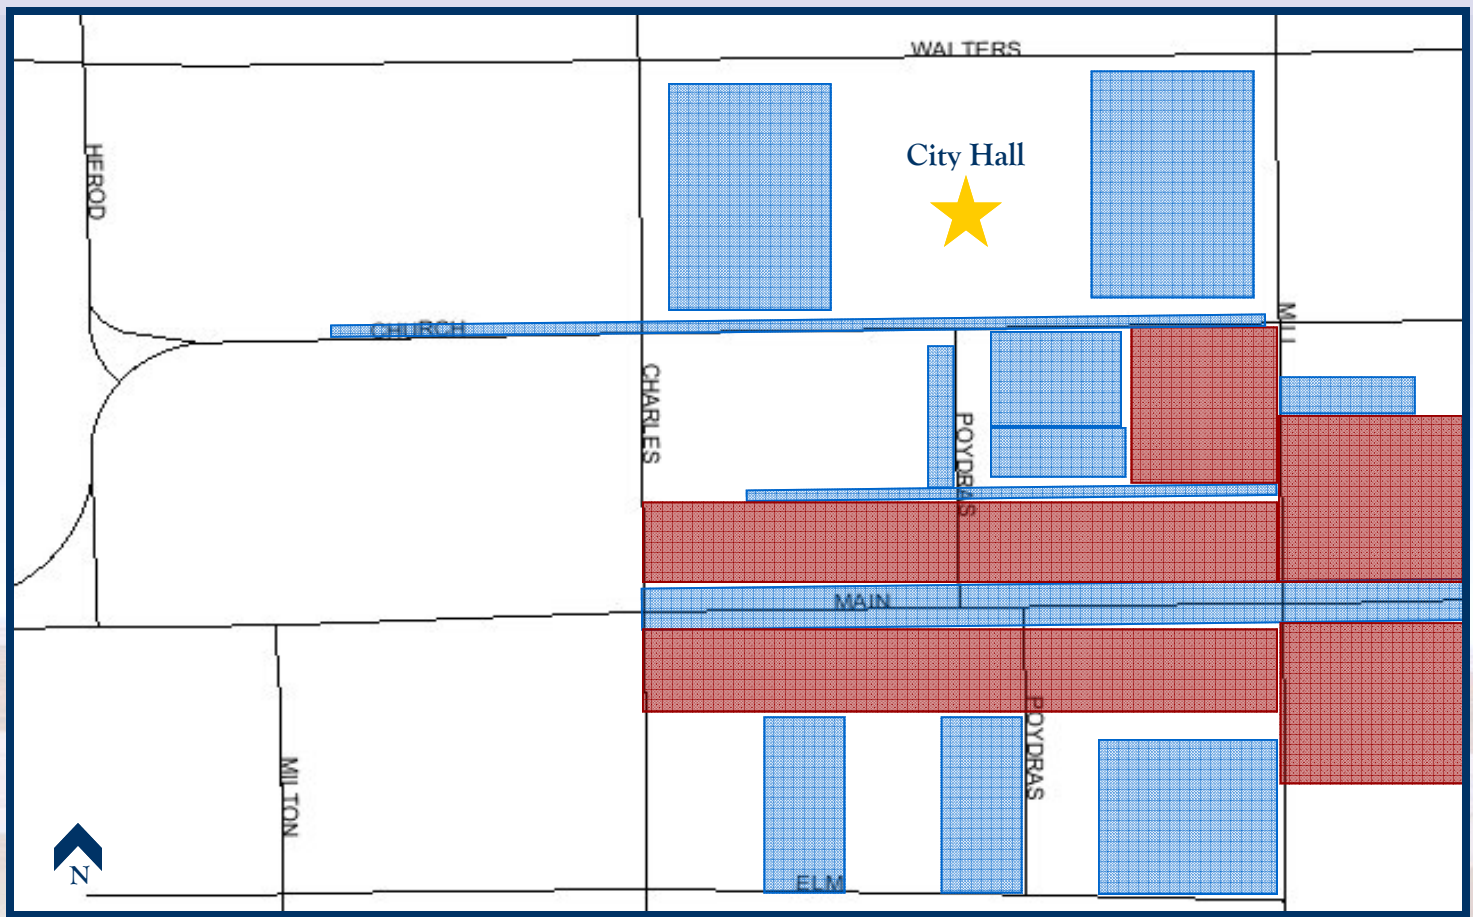

Old Town Center

Public Parking Map

Main Street (FM1171)

Lewisville, Texas

Finding your way around downtown....

Core Business District

Public Parking Area

Welcome to Old Town!

We hope you enjoy your visit to Old Town Center. This map will help you find your way to the various public parking locations near retailers, restaurants and interesting destinations in the Old Town Center District. Please download a copy of the Old Town Center Retail Guide for more information on the shopping and dining opportunities you will find downtown.